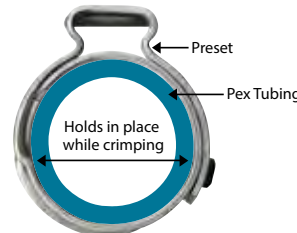

- + Preset to prevent clamp from slipping
- + Grips tube for easy installation
- + 360° Stepless design
- + PG 167 PEX conforms to ASTM F877/F2098
- + Narrow band for concentrated seal compression
- + Requires only one installation tool
- + Fast, simple and secure installation
- + Tamper-detectable design

Patent Pending