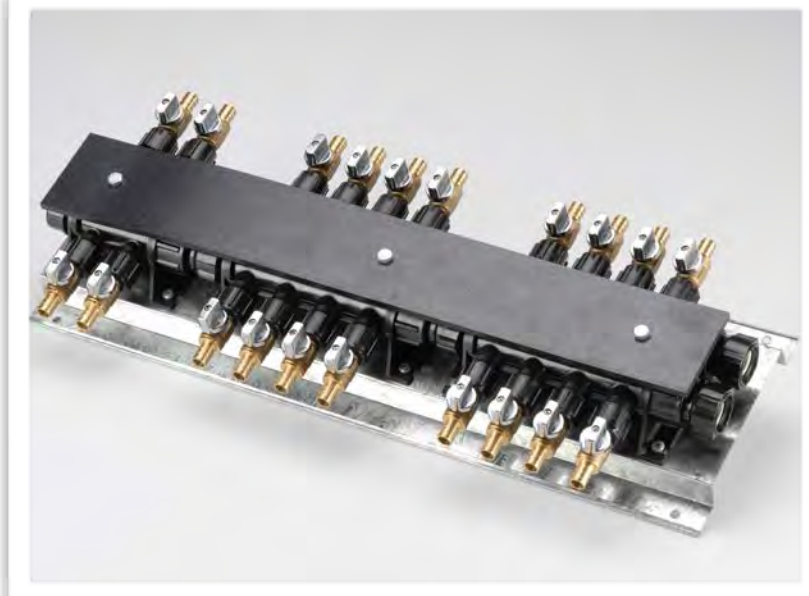

Leggett Supply Inc.
8001 South Shields Blvd.
Oklahoma City, OK 73149
405-631-0000 *Tel*
800-842-2543 *Toll free*
405-631-1701 *Fax*
www.iplumb.tv

TABLE OF CONTENTS

Company Contact Info	2
PEX Tubing	4
Flair-It PEX & PB Fittings	8
Flair-It PRO PEX Fittings	15
Flair-It Plus Manifolds	20
PROBite Fittings	23
BestPEX Brass Insert PEX Fittings	29
Ecopoly Insert PEX Fittings	34
PEX Tools	38
Rings & Clamps	42
PEX Installation Products	45
PEX Risers	48
PEX Displays / Starter Kits	50
Irrigation	51
Colored Flex Connects	52
Design Layout Guide.....	53
Order Form	54

PEX PIPE

A & B

-  SAFEPEX STICKS
-  SAFEPEX COILS
-  BESTPEX STICKS
-  BESTPEX COILS
-  RADIANT HEAT PEX
-  FLAIR-IT CORRUGATED PIPE
-  POLYETHYLENE PIPE
- 
- 
- 

PEX is a polymer pipe constructed of cross-linked polyethylene. It is an alternative to copper plumbing pipe because of the lower cost, faster installation and more flexible properties. There are three types of PEX available through Flair-It: PEX-a (SafePEX), PEX-b (BestPEX) and radiant heat PEX, which is PEX-b with an oxygen barrier. All PEX distributed by Flair-It meets the requirements of ASTM F 876 and F 877. 3/8" - 1" ID PEX is available in straight sticks from 5' to 20' and coils from 100' to 1000' in bulk and barcoded.