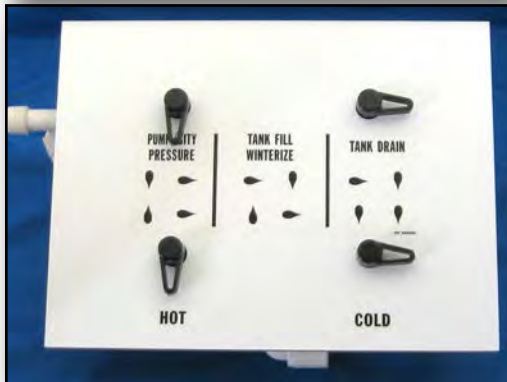

WMP-3

PART # 41360

8 1/2" X 11" PANEL FOR PUMP / CITY PRESSURE, TANK FILL / WINTERIZE, TANK DRAIN