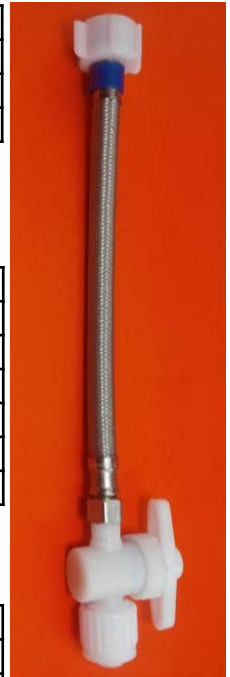

BULK	BARCODED	DESCRIPTION
06833	16833	FLAIR-IT REDUCING TEE 3/8" X 3/8" X 1/2"
06790	16790	FLAIR-IT REDUCING TEE 1/2" X 1/2" X 3/8" OD F NUT
06830	16830	FLAIR-IT REDUCING TEE 1/2" X 1/2" X 3/8"
06824	16824	FLAIR-IT REDUCING TEE 3/4" X 1/2" X 1/2"
06825	16825	FLAIR-IT REDUCING TEE 3/4" X 1/2" X 3/4"
06826	16826	FLAIR-IT REDUCING TEE 3/4" X 3/4" X 1/2"

MALE TEES

BULK	BARCODED	DESCRIPTION
06822	16822	FLAIR-IT MALE TEE 1/2" X 1/2" X 1/2" MPT
06837	16837	FLAIR-IT MALE TEE 1/2" X 1/2" MPT X 1/2" MPT
06838	16838	FLAIR-IT MALE TEE 1/2" X 1/2" MPT X 1/2"
06839	16839	FLAIR-IT MALE TEE 1/2" MPT X 1/2" MPT X 1/2"

SWIVEL TEES

BULK	BARCODED	DESCRIPTION
06821	16821	FLAIR-IT SWIVEL TEE 1/2" X 1/2" X 1/2" FSWV
06828	16828	FLAIR-IT SWIVEL TEE 1/2" X 1/2" FSWV X 1/2"
06829	16829	FLAIR-IT SWIVEL TEE 1/2" X 1/2" X 3/4" FSWV
06836	16836	FLAIR-IT SWIVEL TEE 1/2" FSWV X 1/2" MPT X 1/2" MPT

STRAIGHT STOP VALVES

BULK	BARCODED	DESCRIPTION
06879	16879	FLAIR-IT STRAIGHT STOP VALVE 3/8"
06881	16881	FLAIR-IT STRAIGHT STOP VALVE 1/2" X 3/8" OD F NUT
06892	16892	FLAIR-IT STRAIGHT STOP VALVE 1/2" X 3/8" COMPRESSION
06880	16880	FLAIR-IT STRAIGHT STOP VALVE 1/2"
06889	16889	FLAIR-IT STRAIGHT STOP VALVE 1/2" X 1/2" MPT

ANGLE STOP VALVES

BULK	BARCODED	DESCRIPTION
06883	16883	FLAIR-IT ANGLE STOP VALVE 3/8"
06888	16888	FLAIR-IT ANGLE STOP VALVE 1/2" X 3/8" OD F NUT
06893	16893	FLAIR-IT ANGLE STOP VALVE 1/2" X 3/8" COMPRESSION
06885	16885	FLAIR-IT ANGLE STOP VALVE 1/2"

**NO
TOOL
PEX
SUPPLY
LINE
VALVES**