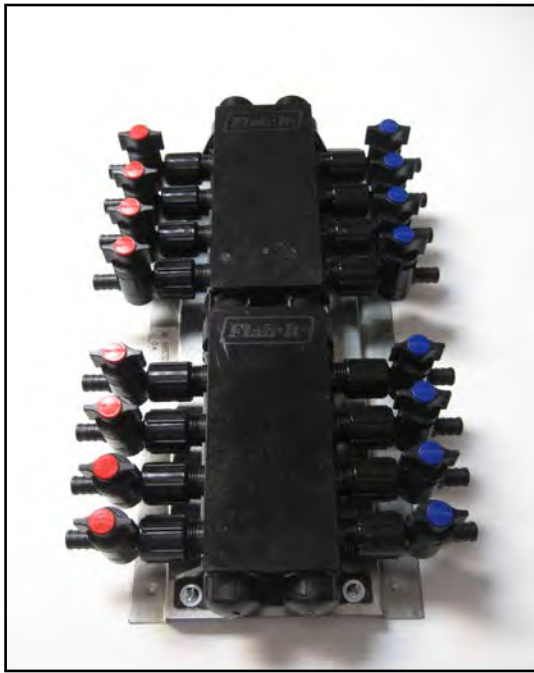

INSTALLATION TOOLS

BARCODED	DESCRIPTION
18150	FLAIR-IT PRO INSTALLATION TOOL 1/2"
18151	FLAIR-IT PRO INSTALLATION TOOL 3/4"
27791	FLAIR-IT PRO GRENADE FOR 1/2" AND 3/4" RINGS

FLAIR-IT PLUS MANIFOLDS

Flair It Plus manifolds are constructed of durable Udel Polysulfone (PLS). The modular manifold assembly is customizable and easy to use. Standard 1/2" male threaded outlets make the Flair-It Plus manifolds versatile. Flair It Plus manifolds meet IAPMO cNSFg standards. The manifolds are available in 8 - 36 ports.