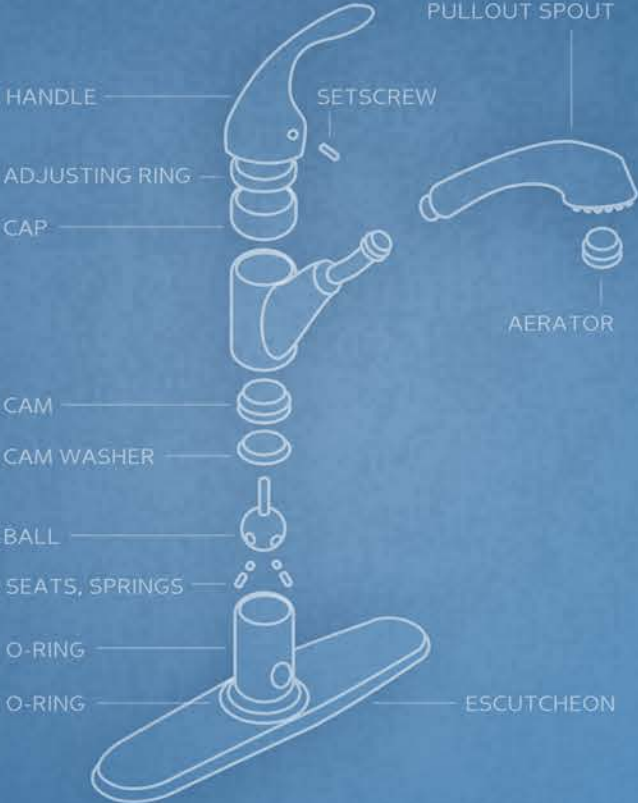

Making water work beautifully starts with quality hardware.

Valterra Products, LLC
15230 San Fernando Mission Blvd., Suite #107
Mission Hills, CA 91345
www.valterra.com